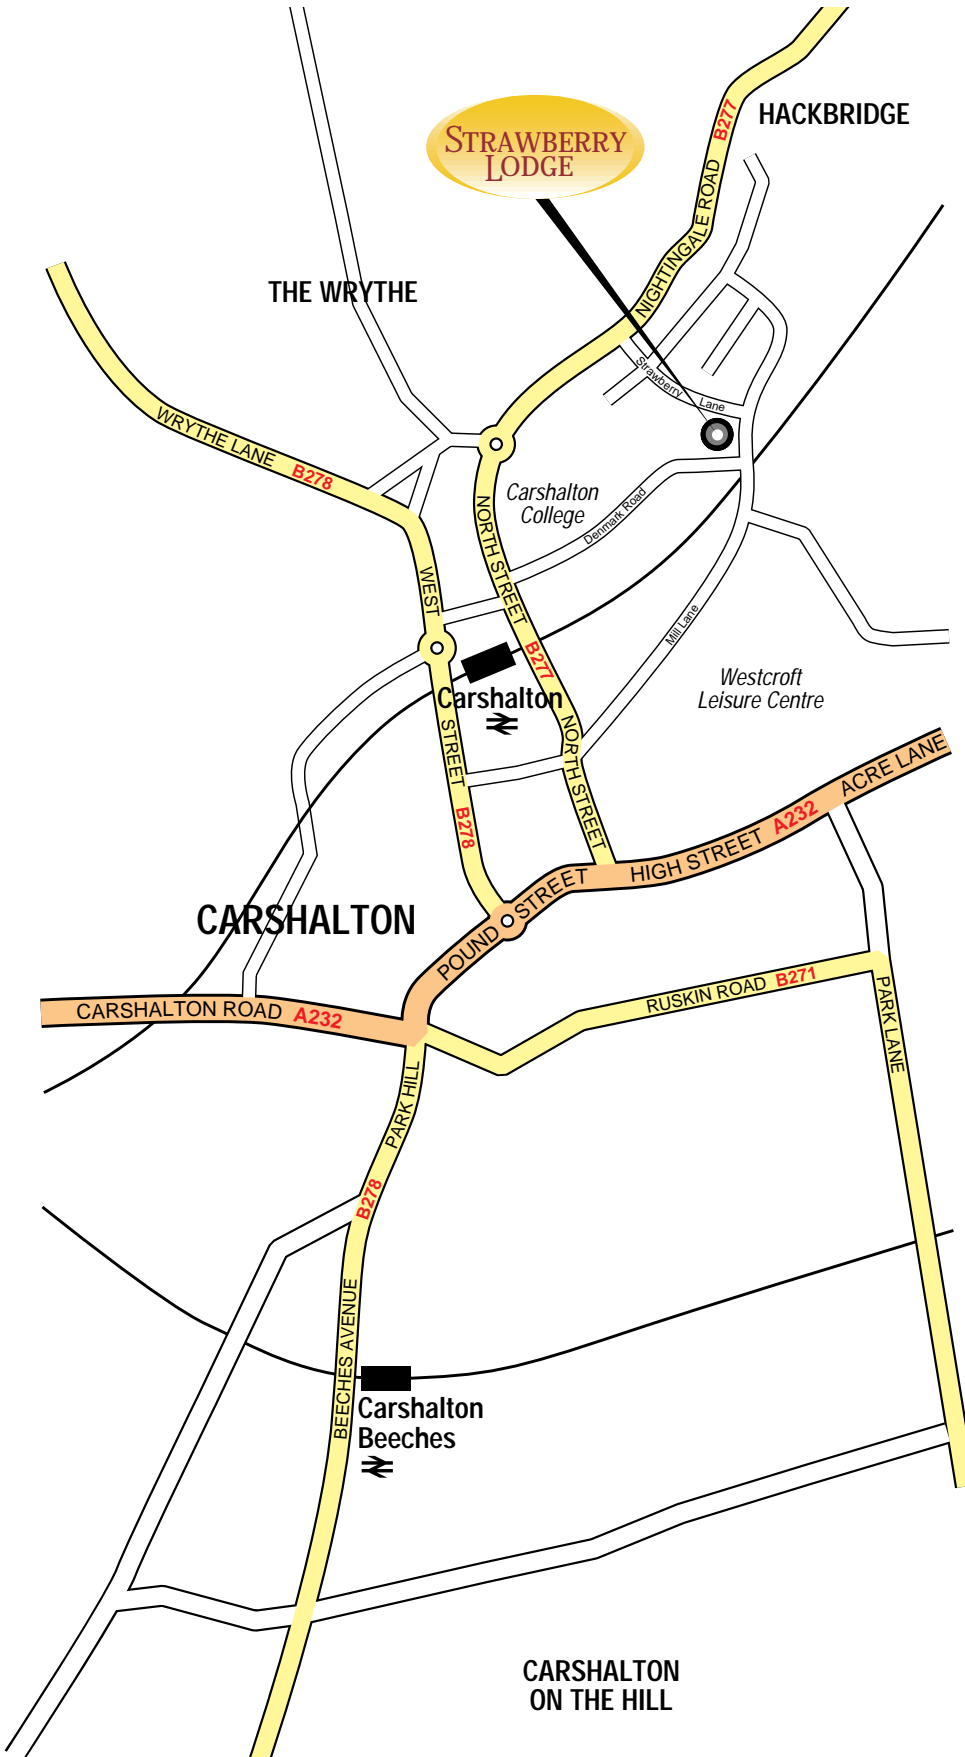

STRAWBERRY LODGE

CONFERENCE CENTRE

Strawberry Lane, Carshalton, Surrey SM5 2NQ · Telephone & Facsimile (020) 8669 1895

The nearest mainline station to Strawberry Lodge is Carshalton which is only a five-minute walk away.